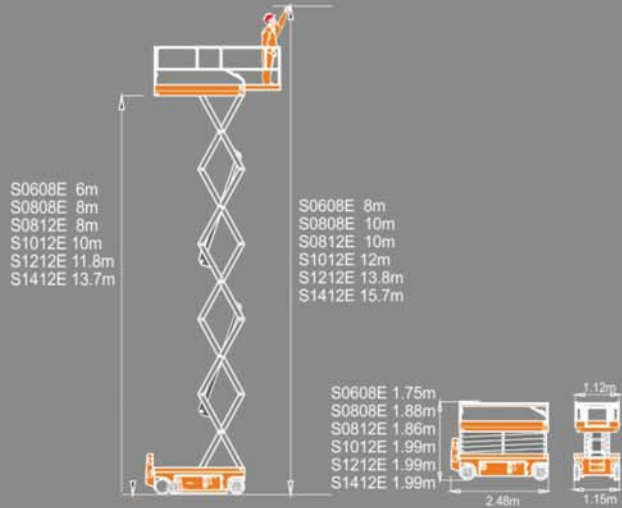

**Dingli**   
**Australia**

**E-Tech**  
**Self-Propelled Scissor Lifts**  
**Electric Drive**

For further information on Standard Features & Options

**CALL 1300 623 622**

	S0608E	S0808E	S0812E	S1012E	S1212E	S1412E
<b>S.W.L</b>	380kg	230kg	450kg	320kg	320kg	200kg
<b>S.W.L on extension</b>	113kg	113kg	113kg	113kg	113kg	113kg
<b>Max. occupants</b> (indoor / outdoor)	2/1	2/0	2/2	2/1	2/0	2/0
<b>Working height</b>	8.0m	10.0m	10.0m	12.0m	13.8m	15.7m
<b>Platform floor height</b>	6.0m	8.0m	8.0m	10.0m	11.8m	13.7m
<b>Overall length</b>	2.48m	2.48m	2.48m	2.48m	2.48m	2.84m
<b>Overall width</b>	0.81m	0.81m	1.15m	1.15m	1.15m	1.25m
<b>Overall height</b> (Rails up)	2.20m	2.32m	2.32m	2.44m	2.58m	2.58m
<b>Overall height</b> (Rails down)	1.87m	1.89m	1.78m	1.92m	2.04m	2.26m
<b>Platform size</b>	2.27X0.81m	2.27X0.81m	2.27X1.12m	2.27X1.12m	2.27X1.12m	2.64X0.81m
<b>Platform extension size</b>	0.9m	0.9m	0.9m	0.9m	0.9m	0.9m
<b>Ground clearance</b> (Stowed)	0.1m	0.1m	0.1m	0.1m	0.1m	0.1m
<b>Ground clearance</b> (Raised)	0.019m	0.019m	0.019m	0.019m	0.019m	0.019m
<b>Wheelbase</b>	1.87m	1.87m	1.87m	1.87m	1.87m	2.22m
<b>Turning radius</b> (Inside)	0m	0m	0m	0m	0m	0m
<b>Turning radius</b> (Outside)	2.10m	2.10m	2.20 m	2.20m	2.20m	2.65m
<b>Drive motors</b>	24V/1.5kw	24V/1.5kw	24V/1.5kw	24V/1.5kw	24V/1.5kw	24V/1.5kw
<b>Lifting motor</b>	24V/3.3kw	24V/3.3kw	24V/3.3kw	24V/4.5kw	24V/4.5kw	24V/4.5kw
<b>Travel speed</b> (Stowed)	4.0km/h	4.0km/h	4.0km/h	4.0km/h	4.0km/h	4.0km/h
<b>Travel speed</b> (Raised)	0.8km/h	0.8km/h	0.8km/h	0.8km/h	0.8km/h	0.8km/h
<b>Up/Down speed</b>	31 / 67sec	42 / 30sec	36 / 33sec	54 / 42sec	84 / 38sec	88 / 60sec
<b>Wind Rated</b>	12.5m/s	n/a	12.5m/s	12.5m/s	n/a	n/a
<b>Batteries</b>	4X6 V/225Ah	4X6 V/225Ah	4X6 V/225Ah	4X6 V/240 Ah	4X12V/300Ah	4X12V/300Ah
<b>Integrated charger</b>	24V/25A	24V/25A	24V/25 A	24V/25 A	24V/ 25A	24V/ 25A
<b>Gradeability</b>	25%	25%	25%	25%	25%	25%
<b>Maximum working slope</b>	2° / 3°	1.5° / 3°	2° / 3°	2° / 3°	1.5° / 3°	1.5° / 3°
<b>Tyres</b>	Φ381X127mm	Φ381X127mm	Φ381X127mm	Φ381X127mm	Φ381X127mm	Φ381X127mm
<b>Weight</b>	2125kg	2180kg	2655kg	2965kg	2910kg	3150kg